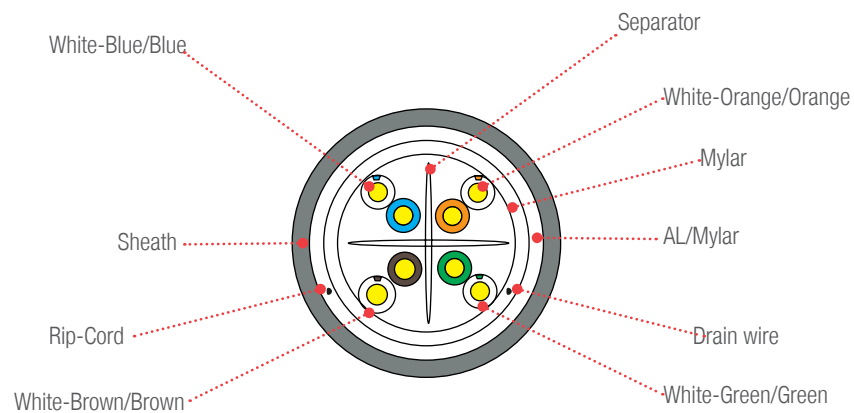

PowerCat 6 F/UTP Outdoor LDPE Fca Cable

molex

PowerCat 6 F/UTP cable is capable of supporting Category 6 outdoor installations in ducts. The outer jacket is sheathed in a durable black low-density polyethylene (LDPE), sheath providing U.V protection.

The shielded category 6 cable features an aluminium foil/mylar shield and drain-wire construction with a central separator, for the delivery of 1Gbps performance. The product is supplied on a 500m reel.

Features and Advantages

Durable UV and moisture resistant LDPE sheath

Capable of 250MHz transmission

Suitable for outdoor installations in ducts

Applications

- 1GBASE-T
- Outdoor cable runs and inter-building networks in ducts
- Backward compatible with legacy protocols and applications